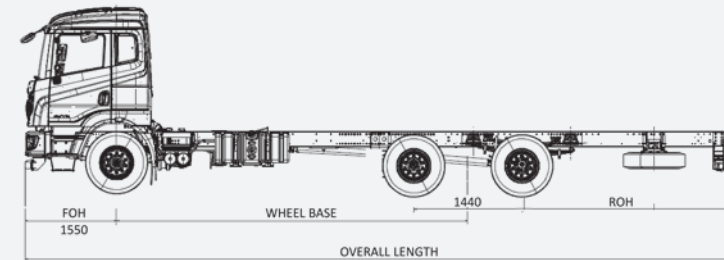

SPECIFICATIONS

Engine type	H series BS-VI with i-Gen6 technology
Max power	147 kW @ 2400 rpm
Max torque	700 Nm @ 1200 - 1900 rpm
Clutch	380 mm dia - with air assisted hydraulic booster
Gearbox	6 speed synchromesh gearbox
Front axle	Forged I section - Reverse Elliot type
Rear axle	Fully floating, single speed rear axle
Front suspension	Semi-elliptic multi leaf Optional: Parabolic springs
Rear suspension	Semi-elliptic multi leaf with parabolic helper springs
Chassis frame	HSS material with new improved design
Brakes	Full air dual line brakes with ABS
Fuel tank	Cross linked polymer Capacity: 375 L on LH side For POL variants: 300 L on RH side
DEF tank	48 L
Max speed	80 kmph (60 kmph for POL variants)
Electricals	24 V - 120 Ah (150 Ah for AC Models)
Tyres	295/ 90 R 20
Cabin	G - Economy Cowl, M - Economy cabin, U - Value cabin and N - Premium cabin, AC option on U and N variants
Vehicle configuration options	Cowl & chassis/ Cabin & chassis
Chassis weight (Laden)	FAW - 7,000 kg; LAW - 7,000 kg; RAW - 11,500 kg; GVW - 25,500 kg

MAJOR DIMENSIONS

Loading span	7.4 m	8.1 m	8.7 m	9.3 m	9.7 m
Wheelbase	5130 mm	5430 mm	5880 mm	5880 mm	6180 mm
Overall length	9710 mm	10360 mm	10960 mm	11560 mm	11960 mm
Turning circle dia	20.2 m	22 m	22.9 m	23.8 m	24 m
Overall width	2570 mm				
Overall height	M - 2987 mm / U - 3247 mm / N(WIM) - 3177 mm				

SCHEMATIC LAYOUT