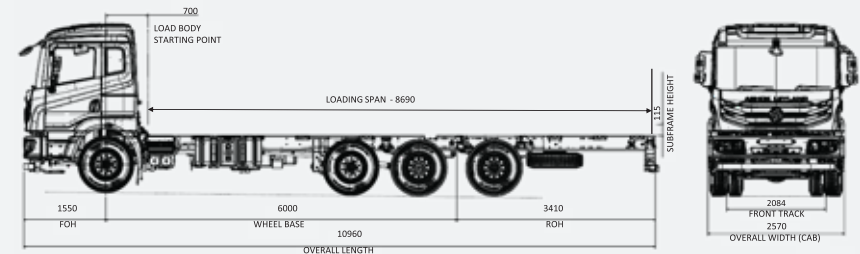

SPECIFICATIONS

Engine type	H series BS-VI with i-Gen6 technology
Max power	147 kW @ 2400 rpm
Max torque	700 Nm @ 1200 - 1900 rpm
Clutch	380 mm dia - with air assisted hydraulic booster
Gearbox	6 speed synchromesh gearbox
Front axle	Forged I section - Reverse Elliot type
Rear axle	Fully floating single speed rear axle
Front suspension	Semi-elliptic multi leaf Optional: Parabolic springs
Rear suspension	Non reactive suspension Optional: Slipper ended suspension
Chassis frame	HSS material with new improved design
Brakes	Full air dual line brakes with ABS
Fuel tank	Cross linked polymer Capacity: 375 L on LH side For POL variants: 300 L on RH side
DEF tank	48 L
Max speed	80 kmph (60 kmph for POL variants)
Electricals	24 V - 120 Ah (150 Ah for AC Models)
Tyres	295/90 R 20
Cabin	G – Economy Cowl, M -Economy cabin, U -Value cabin and N - Premium cabin ; AC option on U and N variants
Vehicle configuration options	Cowl & chassis / Cabin & chassis
Chassis weight (Laden)	FAW - 7,000 kg; LAW - 12,500 kg; RAW - 21,000 kg; GVW - 40,500 kg

MAJOR DIMENSIONS

Loading span	8.7 m	9.3 m	9.7 m
Wheelbase	6000 mm	6300 mm	6600 mm
Overall length	10960 mm	11560 mm	11960 mm
Turning circle diameter	20.7 m	22.7 m	23.7 m
Overall width	2570 mm		
Overall height	M – 2987 mm / U – 3247 mm / N(WIM) - 3177 mm		

SCHEMATIC LAYOUT